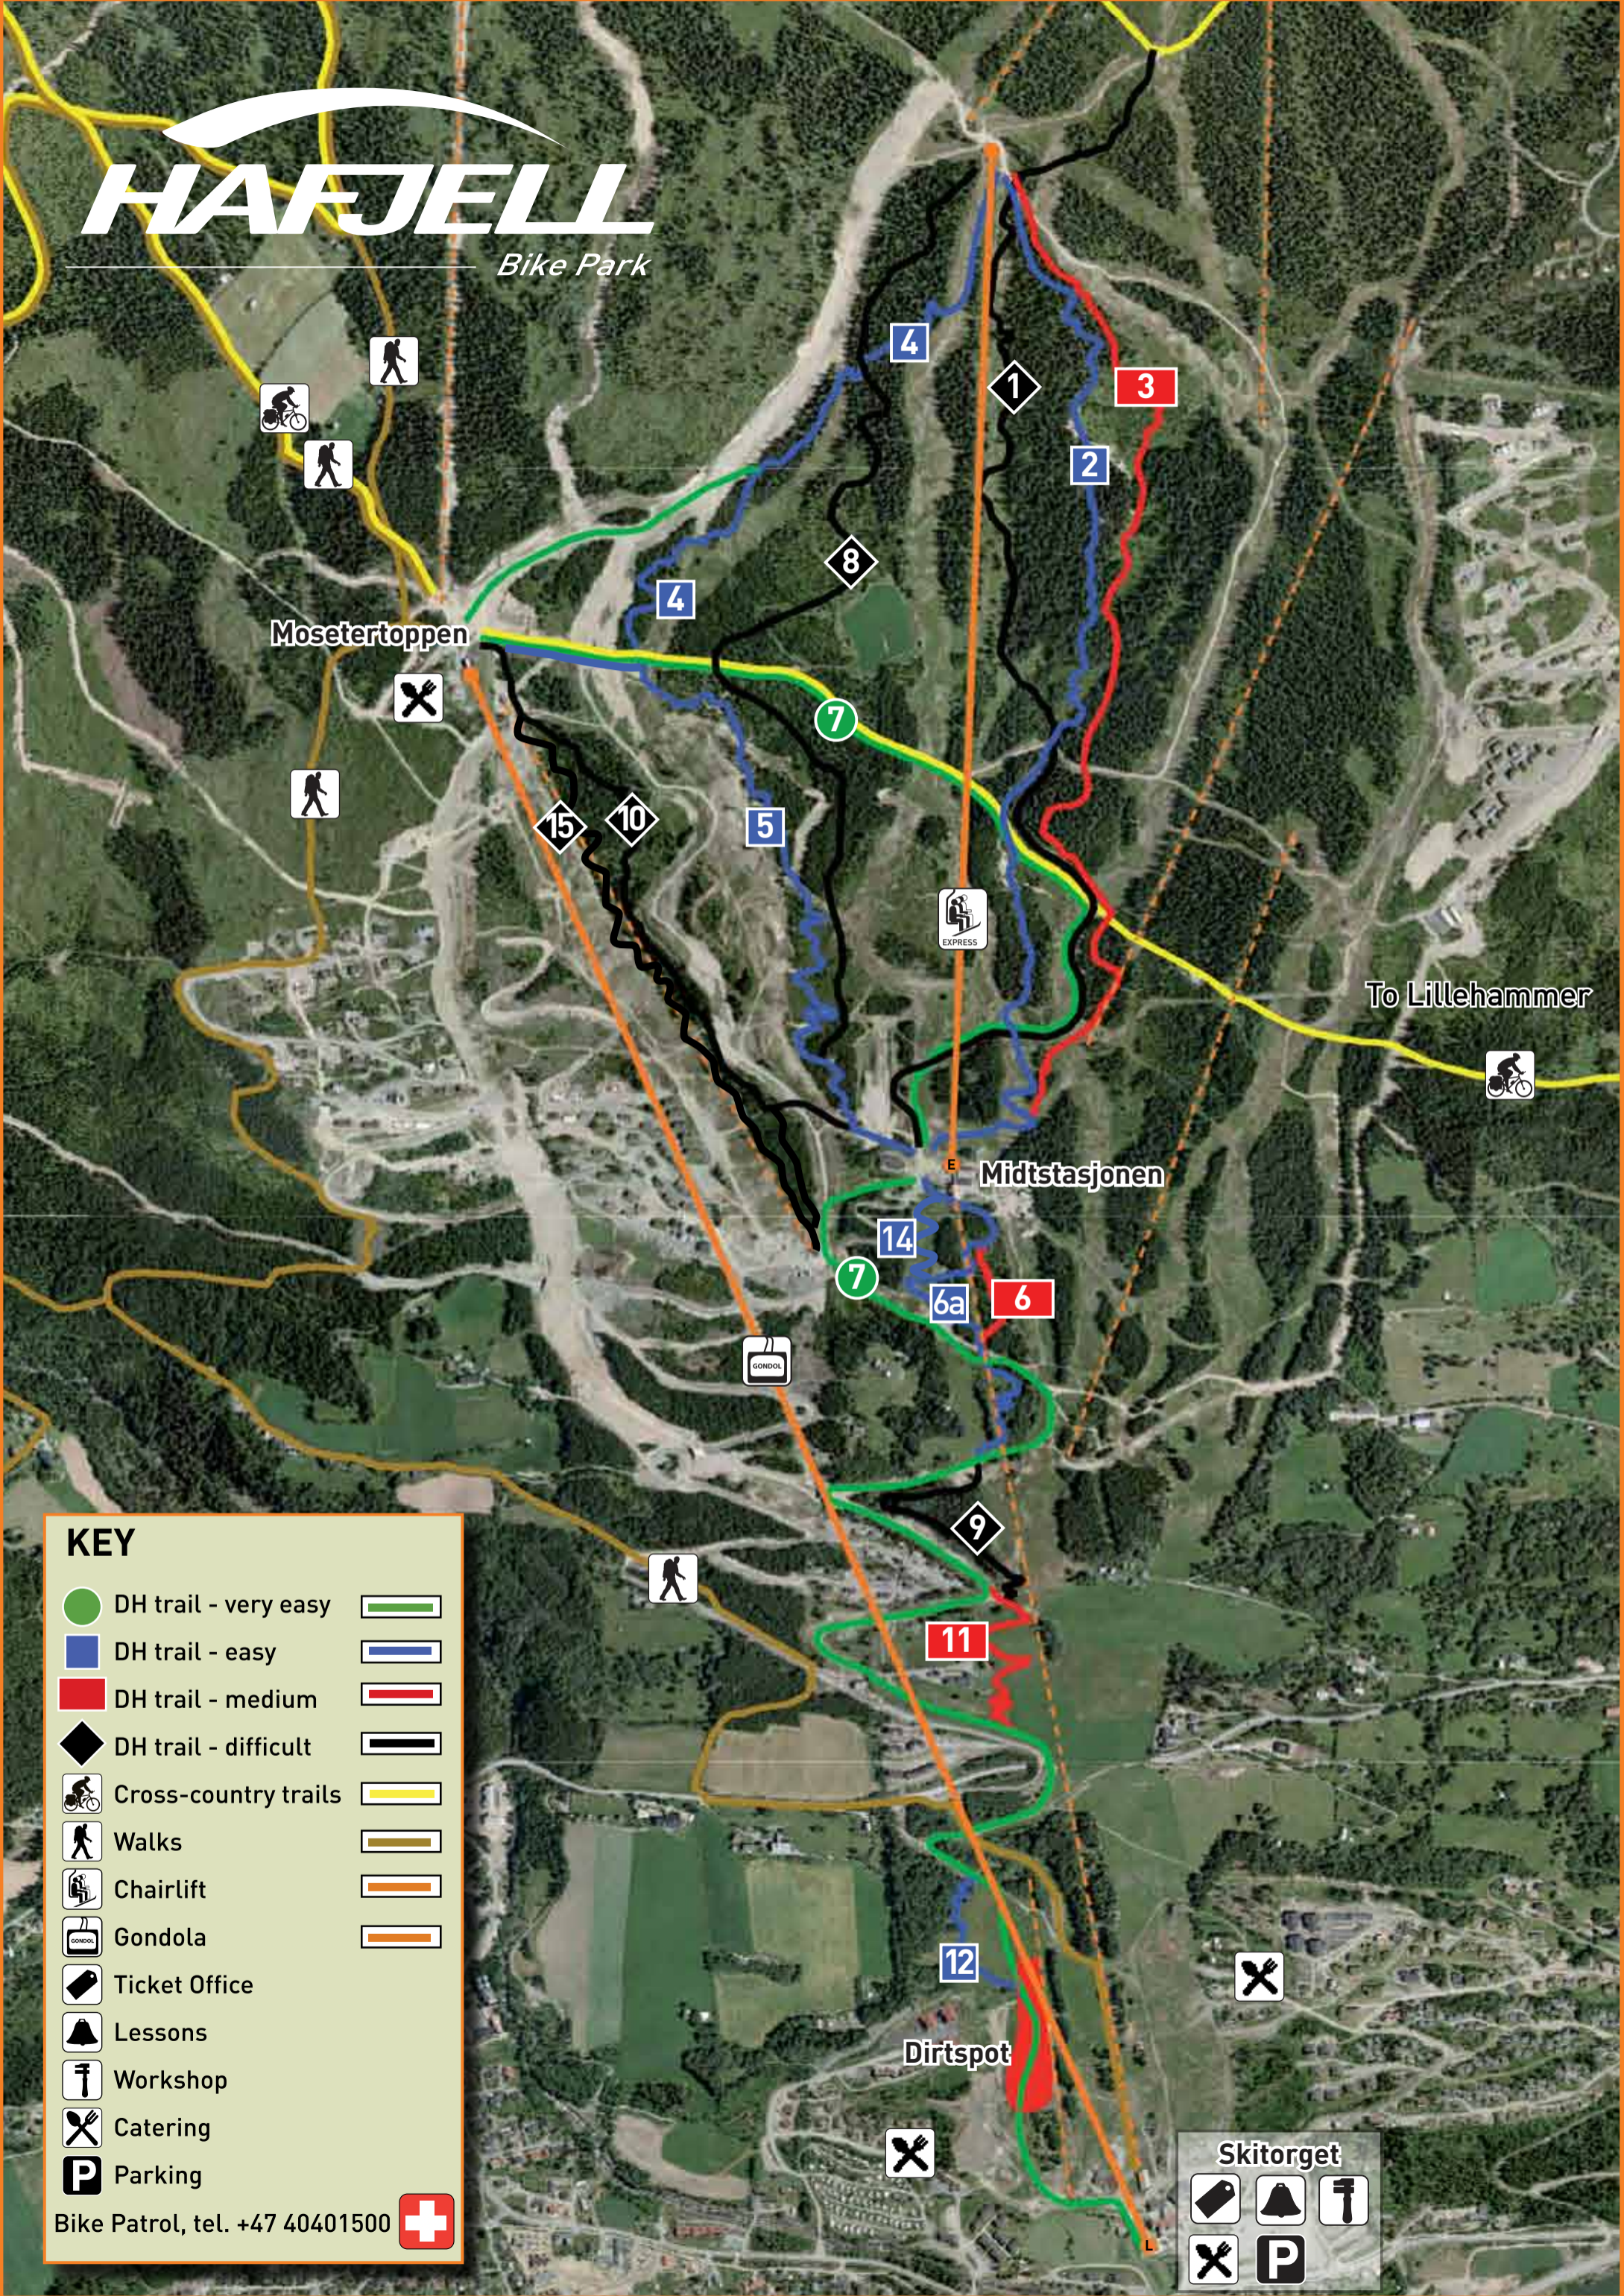

# HAFJELL

Bike Park

**KEY**

	DH trail - very easy	
	DH trail - easy	
	DH trail - medium	
	DH trail - difficult	
	Cross-country trails	
	Walks	
	Chairlift	
	Gondola	
	Ticket Office	
	Lessons	
	Workshop	
	Catering	
	Parking	

Bike Patrol, tel. +47 40401500

**Skitorget**
